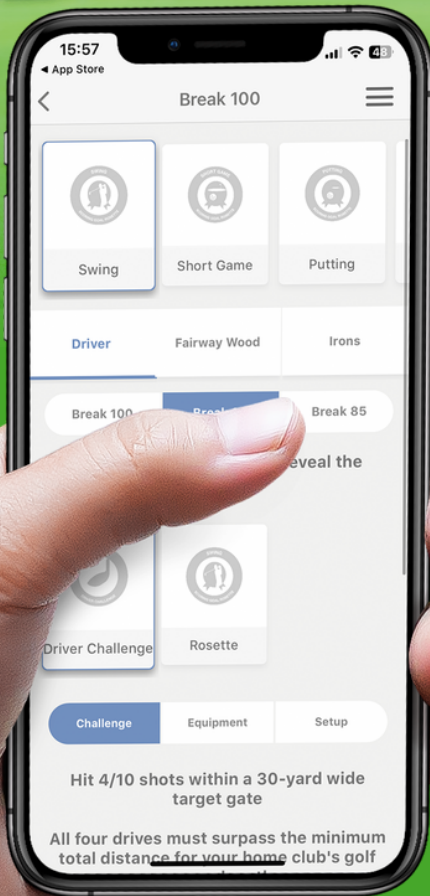

SCORING SCHOOL

Track your journey through the Scoring School Program via the GLF. Connect App!

- Update Progress through the Scoring Goal Challenges
- View your Skill Progress Wheels
- View your Achievements
- View your Certificates
- Log On Course Scores and performance
- View your Score History
- Much more...

Download on the App Store for iOS and Google Play Store for Android by searching 'GLF. Connect'

Speak to your coach to learn more or watch a demo by scanning the QR code:

 Demo Golf Academy, Demo Golf Club, Demo Street, Demo City